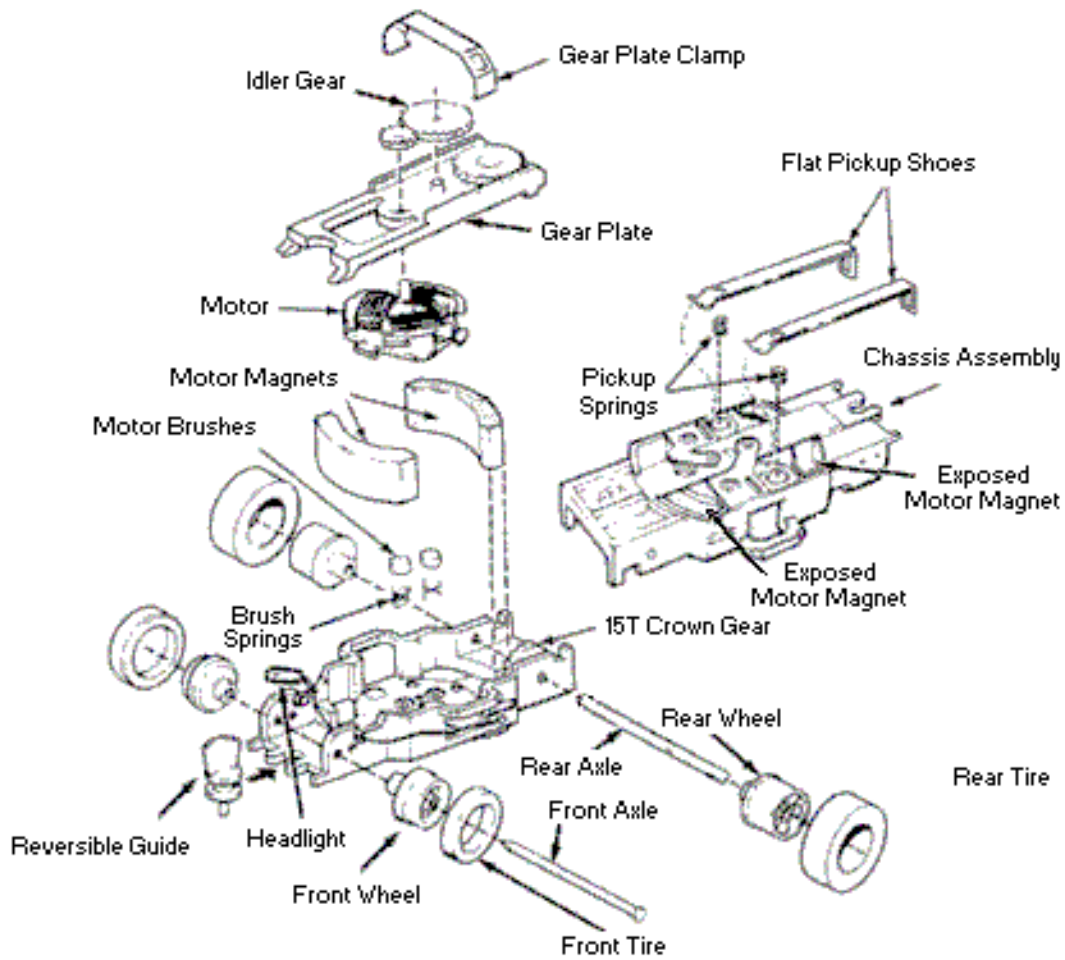

Aurora A/FX Magna-Traction Chassis