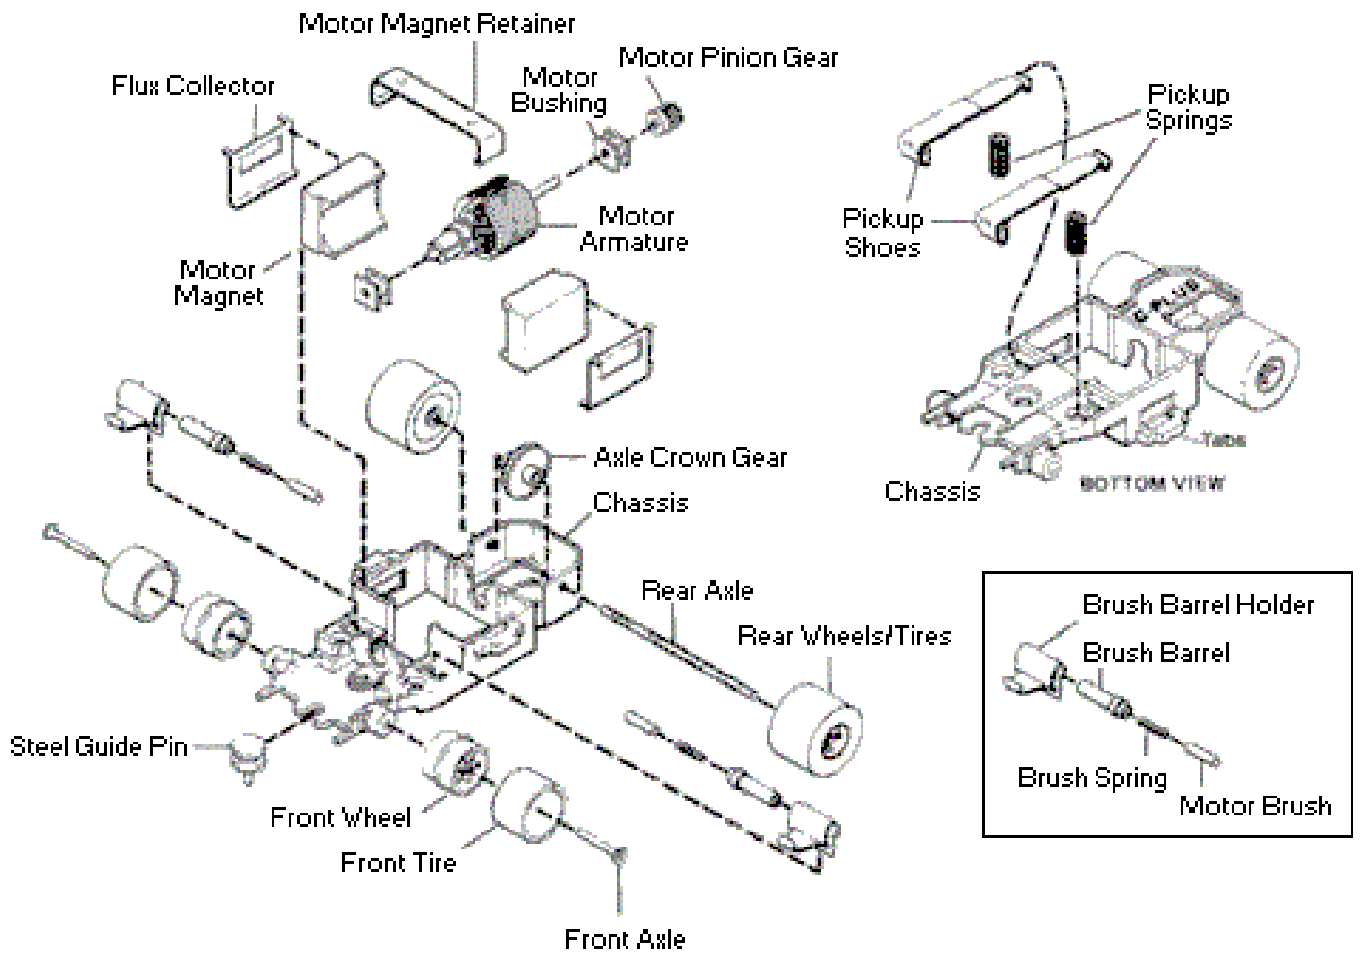

Aurora A/FX G+Plus Chassis